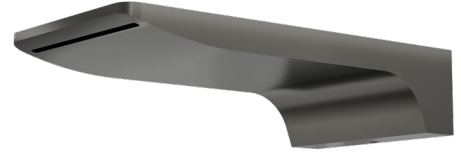

# Cascada S2 Waterfall Spout

Gunmetal

## Product Specifications

Code CAS-S2-25W-GM

Barcode 9339897011037

Material Brass

Finish Gunmetal

Installation Push To Fit

Experience, *the difference.*

LINSOL.COM.AU