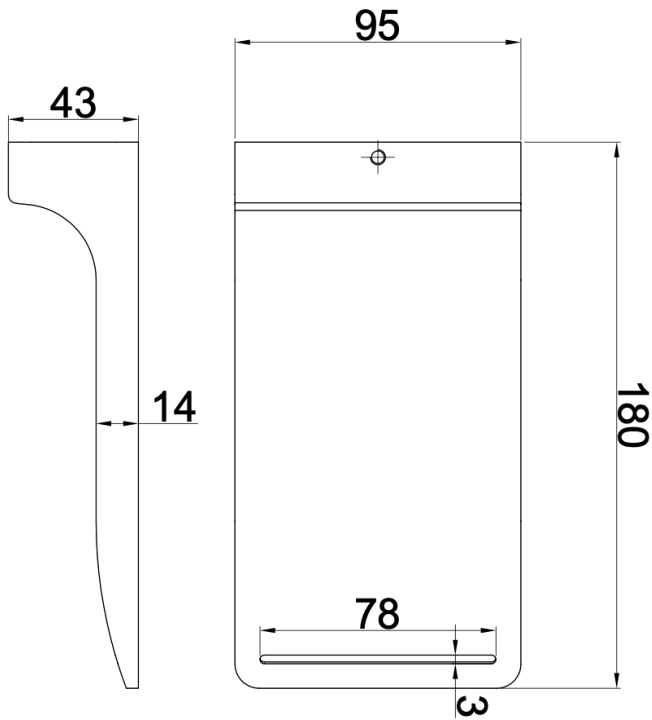

# Cascada S2 Waterfall Spout

Gunmetal

## Product Specifications

Code CAS-S2-25W-GM

Barcode 9339897011037

Material Brass

Finish Gunmetal

Installation Push To Fit

Experience, *the difference.*

LINSOL.COM.AU