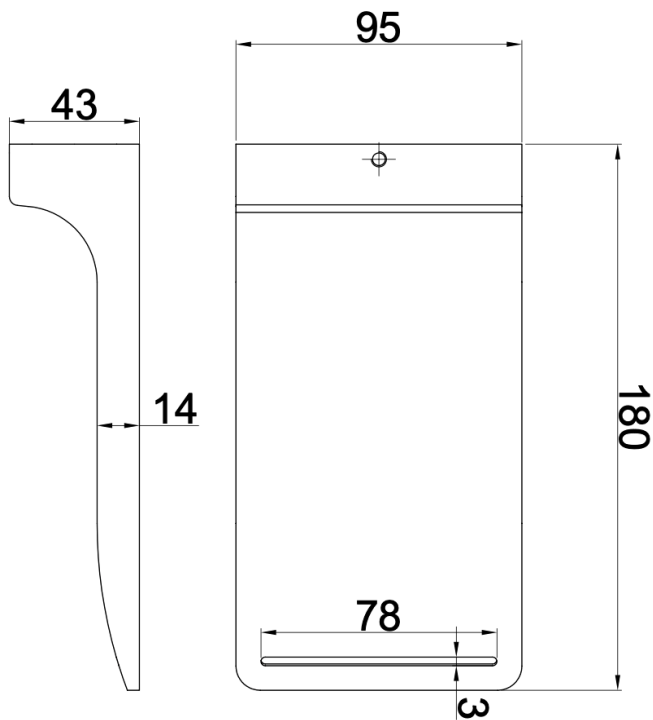

# Cascada S2 Waterfall Spout

Matte Black

## Product Specifications

Code CAS-S2-25W-MB

Barcode 9339897011006

Material Brass

Finish Matte Black

Installation Push To Fit

Experience, *the difference.*

LINSOL.COM.AU