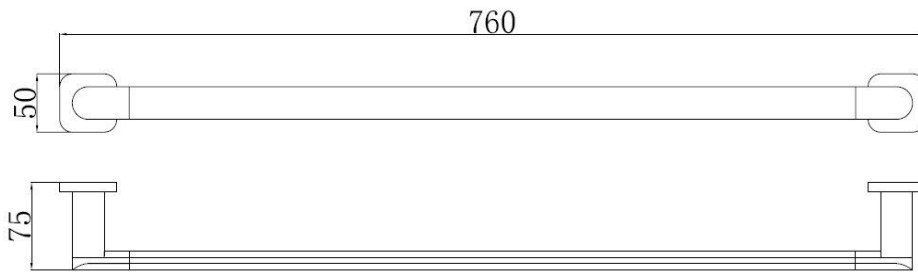

# Chieti Single Towel Rail

Gunmetal