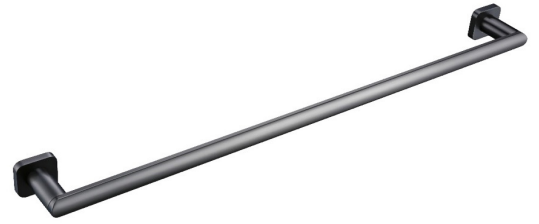

# Chieti Single Towel Rail

Gunmetal

## Product Specifications

Code	CHIE-GM-06
Barcode	9339897000338

Material	Brass
Finish	Gunmetal

Experience, *the difference.*

LINSOL.COM.AU

☎ 1300 546 765

@ info@linsol.com.au

✉ PO Box 88, Coniston NSW 2500