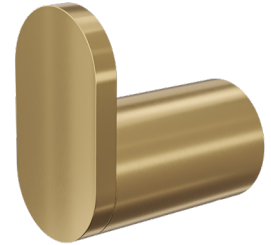

Circle Single Robe Hook

Brushed Brass

Product Specifications

Code CIR-40-BB

Material Brass

Barcode 9339897017879

Finish Brushed Brass

Experience, the difference.