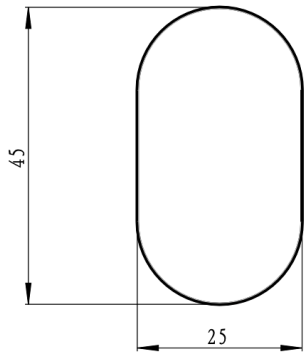

Circle Single Robe Hook

Brushed Brass

Product Specifications

Code CIR-40-BB

Material Brass

Barcode 9339897017879

Finish Brushed Brass

Experience, the difference.