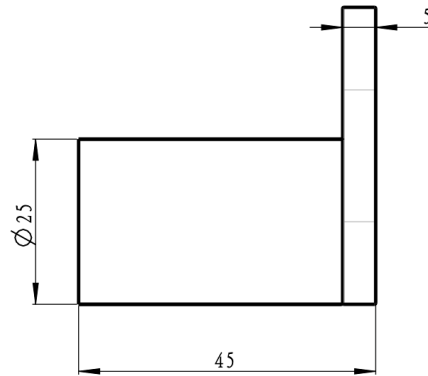

Circle Single Robe Hook

Brushed Brass

Product Specifications

Code CIR-40-BB

Material Brass

Barcode 9339897017879

Finish Brushed Brass

Experience, the difference.