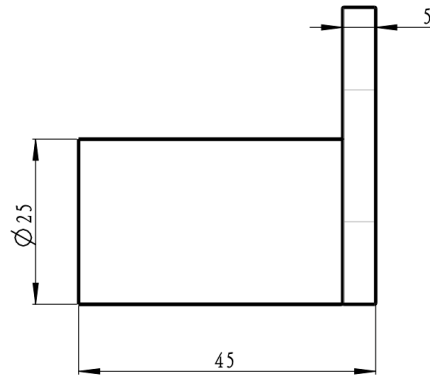

Circle Single Robe Hook

Chrome

Product Specifications

Code CIR-40-CH

Material Brass

Barcode 9339897017831

Finish Chrome

Experience, the difference.