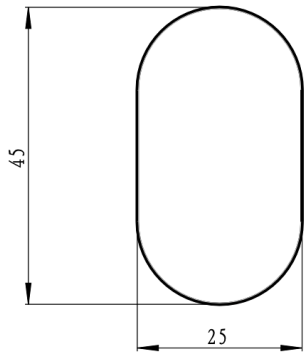

Circle Single Robe Hook

Chrome

Product Specifications

Code CIR-40-CH

Material Brass

Barcode 9339897017831

Finish Chrome

Experience, the difference.