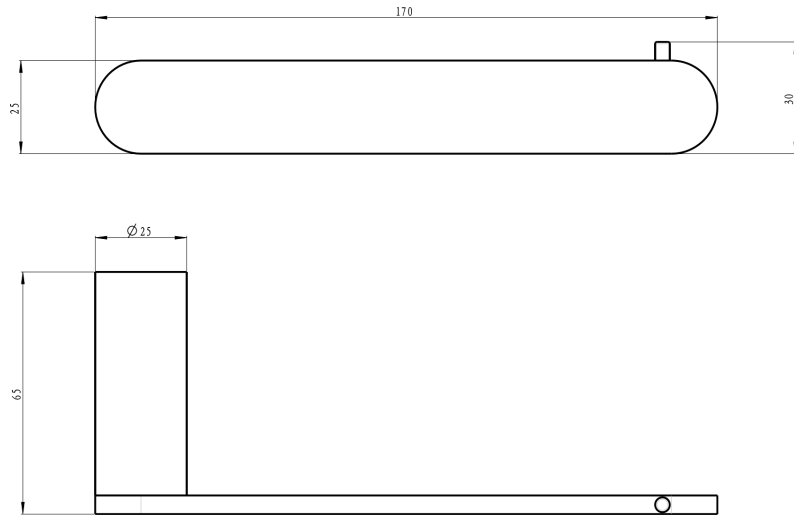

Circle Toilet Roll Holder

Brushed Brass

Product Specifications

Code CIR-41-BB

Material Brass

Barcode 9339897017923

Finish Brushed Brass

Experience, the difference.