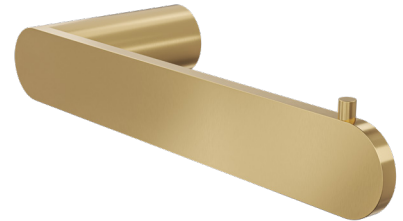

Circle Toilet Roll Holder

Brushed Brass

Product Specifications

Code CIR-41-BB

Material Brass

Barcode 9339897017923

Finish Brushed Brass

Experience, the difference.