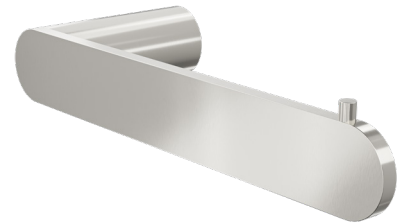

Circle Toilet Roll Holder

Brushed Nickel

Product Specifications

Code CIR-41-BN

Material Brass

Barcode 9339897017916

Finish Brushed Nickel

Experience, the difference.