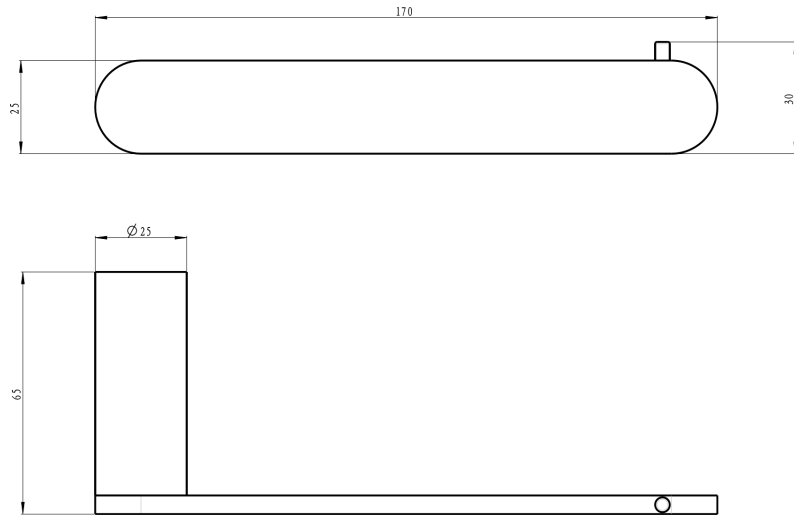

Circle Toilet Roll Holder

Brushed Nickel

Product Specifications

Code CIR-41-BN

Material Brass

Barcode 9339897017916

Finish Brushed Nickel

Experience, the difference.