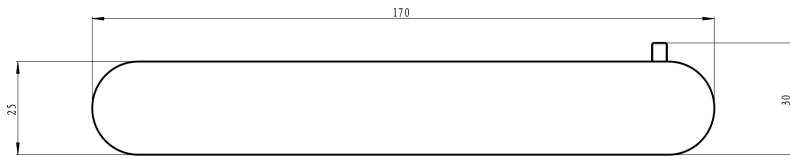

Circle Toilet Roll Holder

Chrome

Product Specifications

Code	CIR-41-CH
Barcode	9339897017886

Material	Brass
Finish	Chrome

Experience, *the difference.*

LINSOL.COM.AU

☎ 1300 546 765