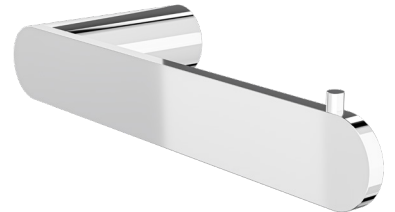

Circle Toilet Roll Holder

Chrome

Product Specifications

Code	CIR-41-CH
Barcode	9339897017886

Material	Brass
Finish	Chrome

Experience, *the difference.*

LINSOL.COM.AU

☎ 1300 546 765