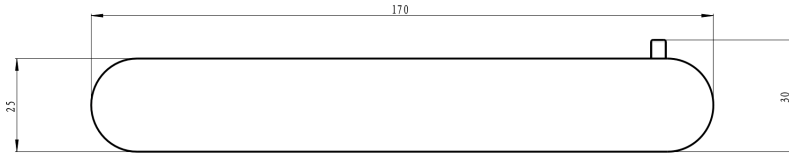

Circle Toilet Roll Holder

Matte Black

Product Specifications

Code CIR-41-MB

Material Brass

Barcode 9339897017893

Finish Matte Black

Experience, the difference.