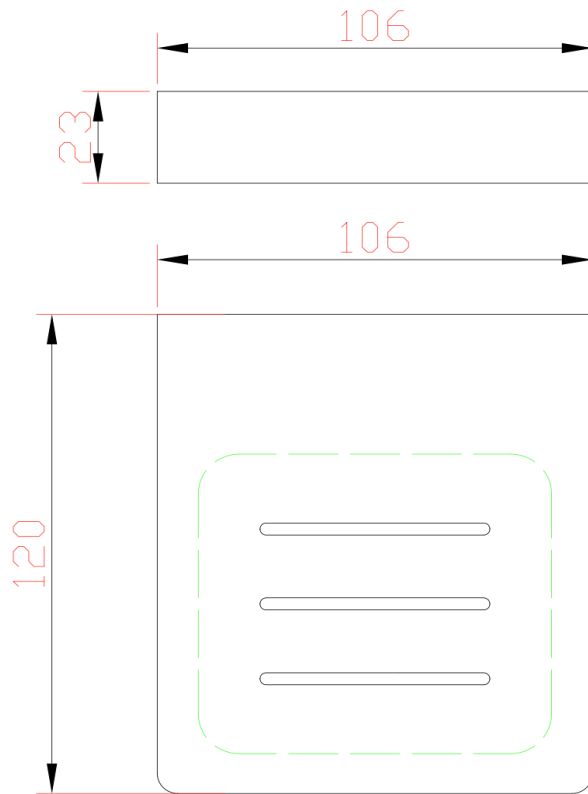

Circle Soap Dish

Brushed Brass

Product Specifications

Code CIR-42-BB

Barcode 9339897018326

Material Stainless Steel

Finish Brushed Brass

Experience, the difference.