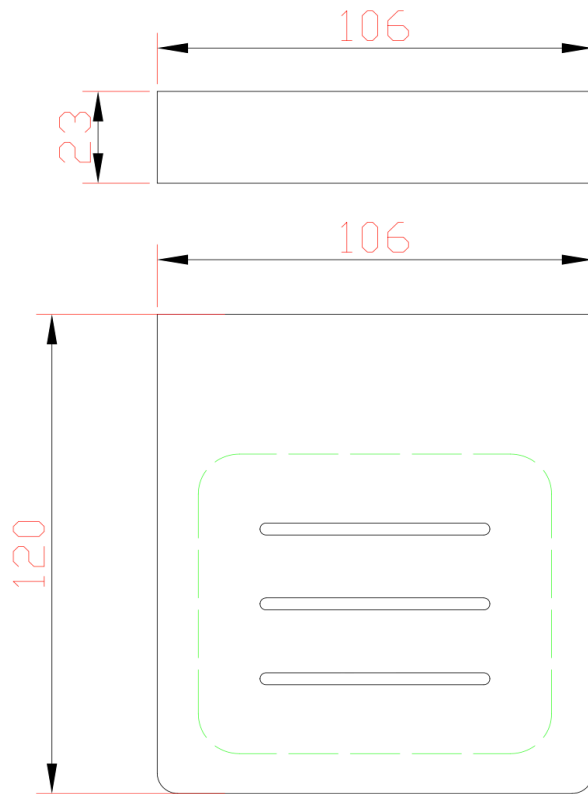

Circle Soap Dish

Chrome

Product Specifications

Code CIR-42-CH

Barcode 9339897018289

Material Stainless Steel

Finish Chrome

Experience, the difference.