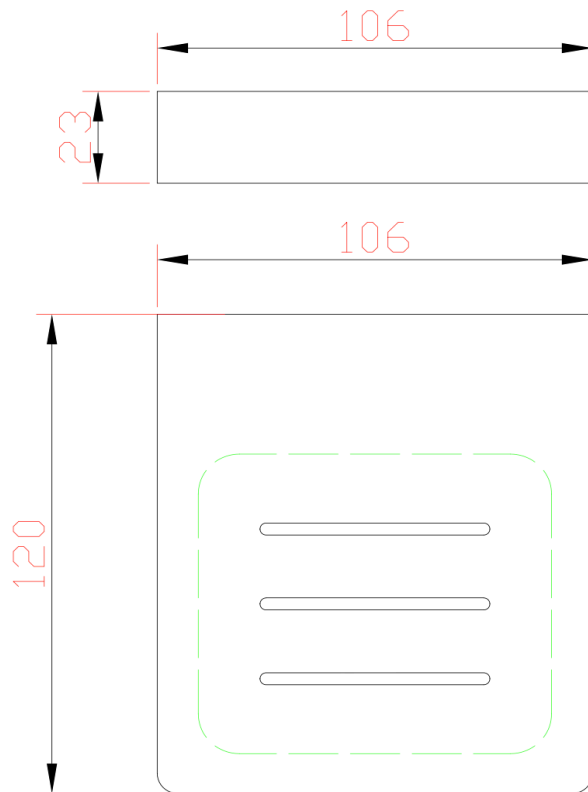

Circle Soap Dish

Matte Black

Product Specifications

Code CIR-42-MB

Barcode 9339897018269

Material Stainless Steel

Finish Matte Black

Experience, the difference.