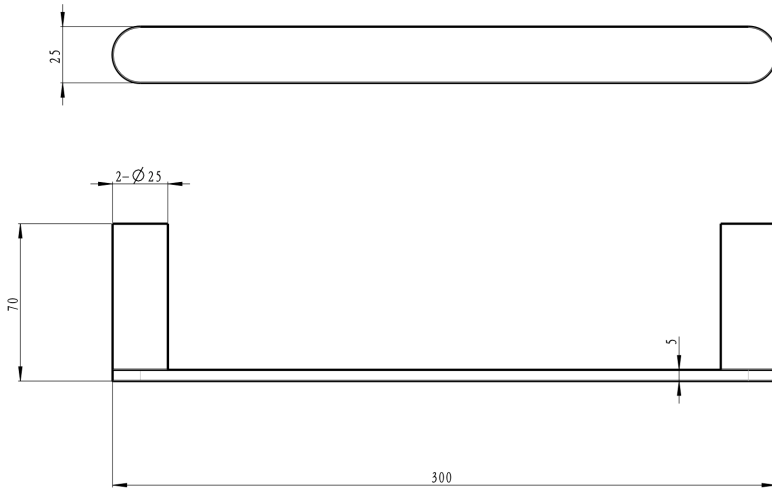

Circle Hand Towel Rail

Brushed Brass

Product Specifications

Code CIR-44-BB

Material Brass

Barcode 9339897017978

Finish Brushed Brass

Experience, *the difference.*