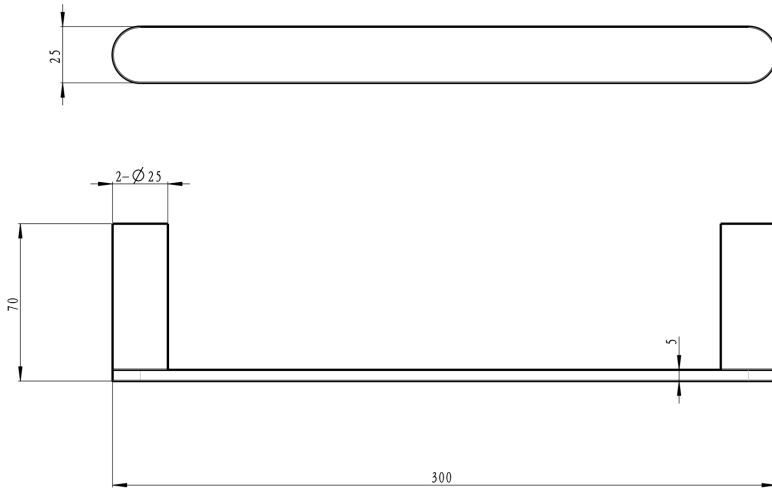

# Circle Hand Towel Rail

Brushed Nickel

## Product Specifications

Code CIR-44-BN

Material Brass

Barcode 9339897017961

Finish Brushed Nickel

Experience, *the difference.*

LINSOL.COM.AU

☎ 1300 546 765