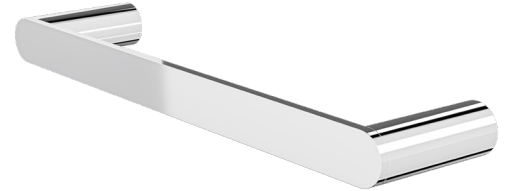

Circle Hand Towel Rail

Chrome

Product Specifications

Code CIR-44-CH

Material Brass

Barcode 9339897017930

Finish Chrome

Experience, *the difference.*