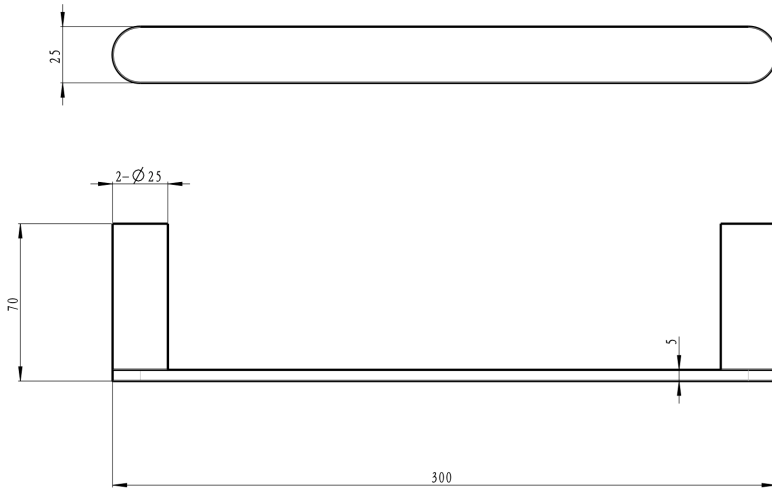

Circle Hand Towel Rail

Chrome

Product Specifications

Code CIR-44-CH

Material Brass

Barcode 9339897017930

Finish Chrome

Experience, *the difference.*