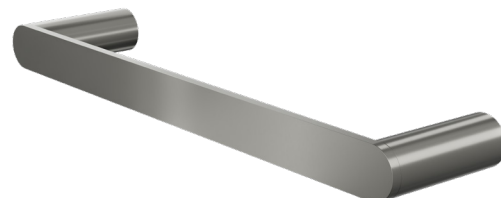

Circle Hand Towel Rail

Gunmetal

Product Specifications

Code CIR-44-GM

Material Brass

Barcode 9339897017954

Finish Gunmetal

Experience, *the difference.*