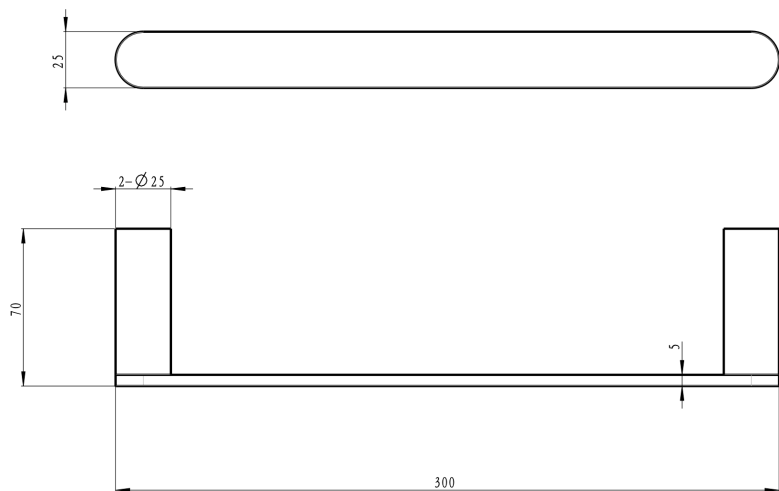

Circle Hand Towel Rail

Gunmetal

Product Specifications

Code CIR-44-GM

Material Brass

Barcode 9339897017954

Finish Gunmetal

Experience, *the difference.*