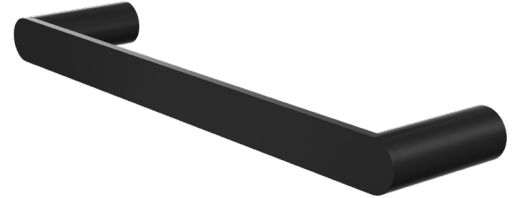

Circle Hand Towel Rail

Matte Black

Product Specifications

Code CIR-44-MB

Material Brass

Barcode 9339897017947

Finish Matte Black

Experience, *the difference.*