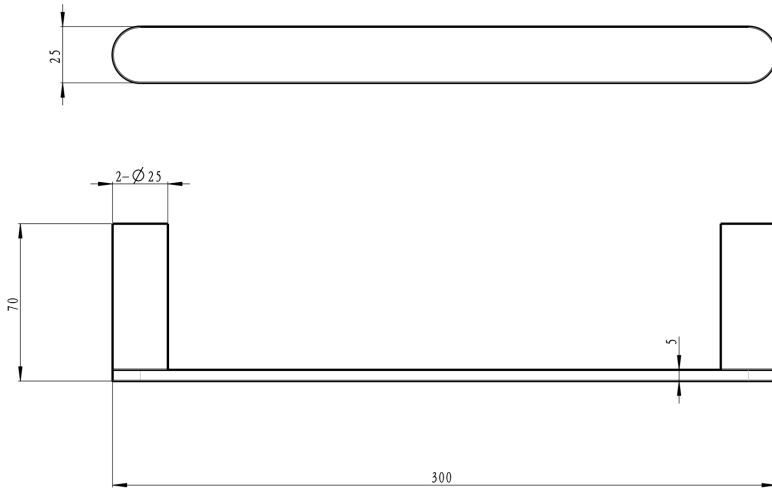

Circle Hand Towel Rail

Matte Black

Product Specifications

Code CIR-44-MB

Material Brass

Barcode 9339897017947

Finish Matte Black

Experience, *the difference.*