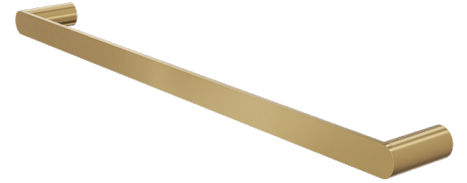

# Circle 600mm Single Towel Rail

Brushed Brass

## Product Specifications

Code CIR-45SR60-BB

Material Brass

Barcode 9339897018029

Finish Brushed Brass

Experience, *the difference.*

LINSOL.COM.AU

☎ 1300 546 765