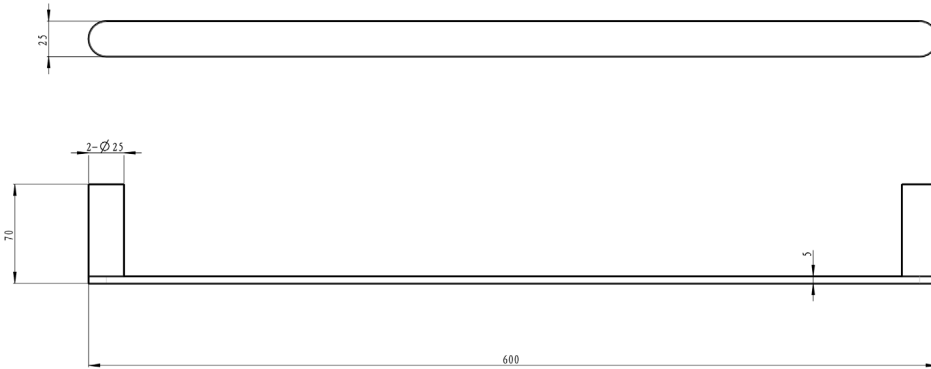

# Circle 600mm Single Towel Rail

Brushed Brass

## Product Specifications

Code CIR-45SR60-BB

Material Brass

Barcode 9339897018029

Finish Brushed Brass

Experience, *the difference.*

LINSOL.COM.AU

☎ 1300 546 765