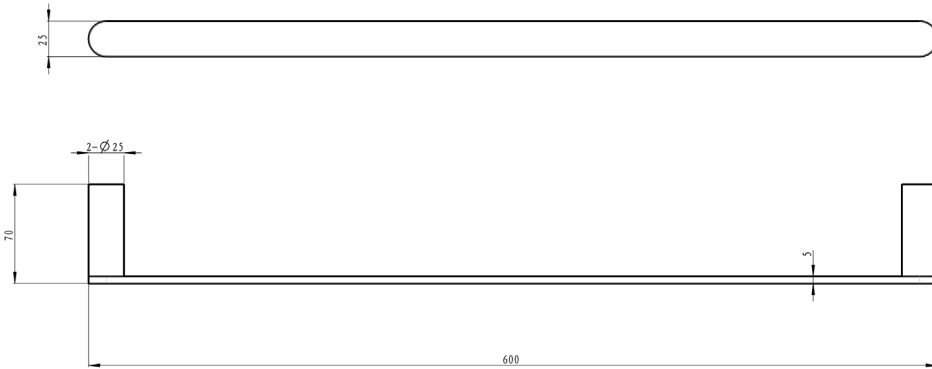

# Circle 600mm Single Towel Rail

Brushed Nickel

## Product Specifications

Code CIR-45SR60-BN

Material Brass

Barcode 9339897018012

Finish Brushed Nickel

Experience, *the difference.*

LINSOL.COM.AU

☎ 1300 546 765