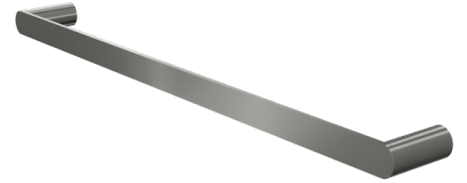

Circle 600mm Single Towel Rail

Gunmetal

Product Specifications

Code CIR-45SR60-GM

Material Brass

Barcode 9339897018005

Finish Gunmetal

Experience, *the difference.*