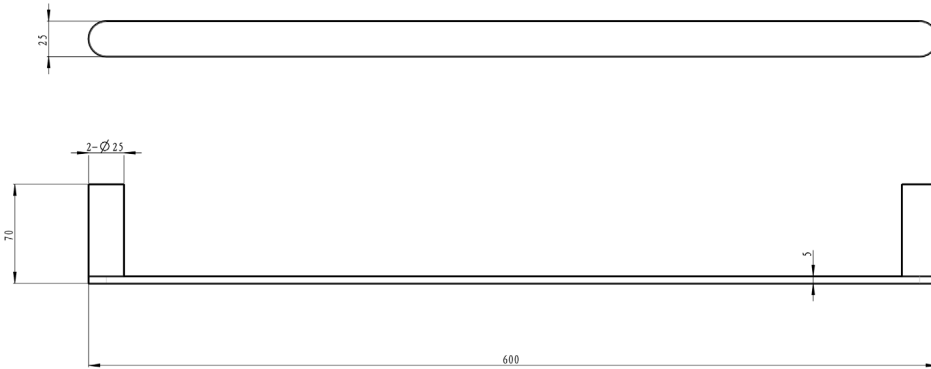

Circle 600mm Single Towel Rail

Gunmetal

Product Specifications

Code CIR-45SR60-GM

Material Brass

Barcode 9339897018005

Finish Gunmetal

Experience, *the difference.*