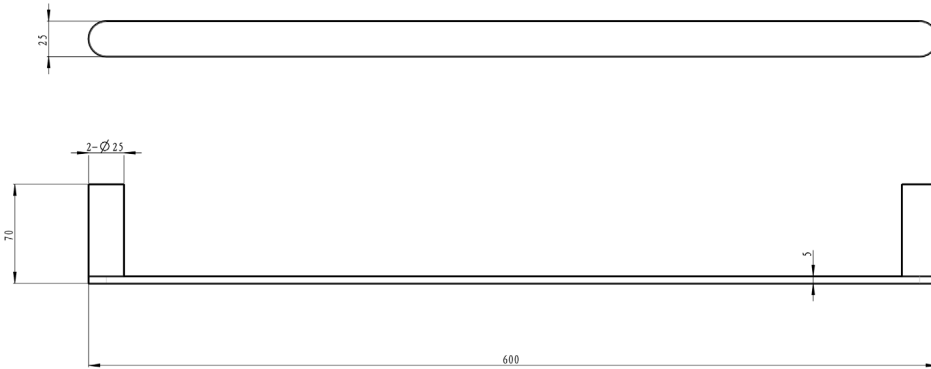

Circle 600mm Single Towel Rail

Matte Black

Product Specifications

Code CIR-45SR60-MB

Material Brass

Barcode 9339897017992

Finish Matte Black

Experience, *the difference.*