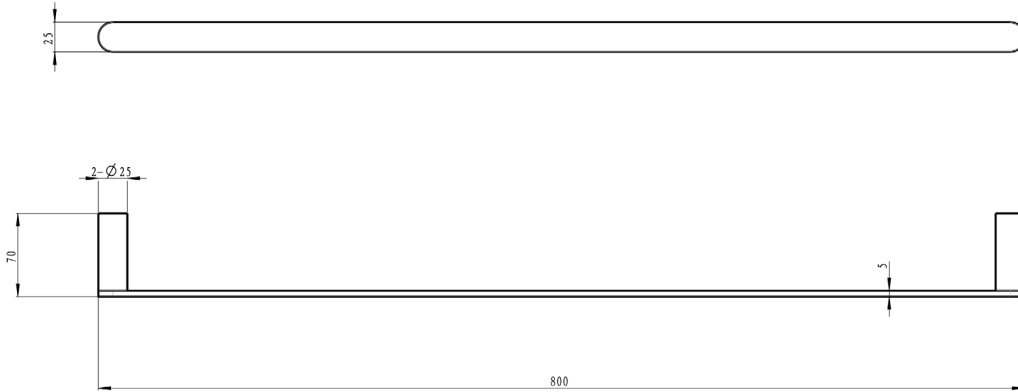

# Circle 800mm Single Towel Rail

Brushed Brass

## Product Specifications

Code CIR-45SR80-BB

Material Brass

Barcode 9339897018074

Finish Brushed Brass

Experience, *the difference.*

LINSOL.COM.AU

☎ 1300 546 765