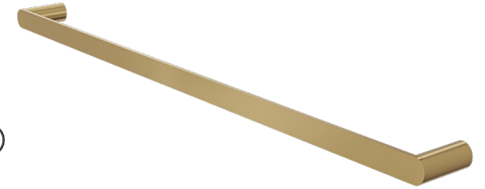

# Circle 800mm Single Towel Rail

Brushed Brass

## Product Specifications

Code CIR-45SR80-BB

Material Brass

Barcode 9339897018074

Finish Brushed Brass

Experience, *the difference.*

LINSOL.COM.AU

☎ 1300 546 765