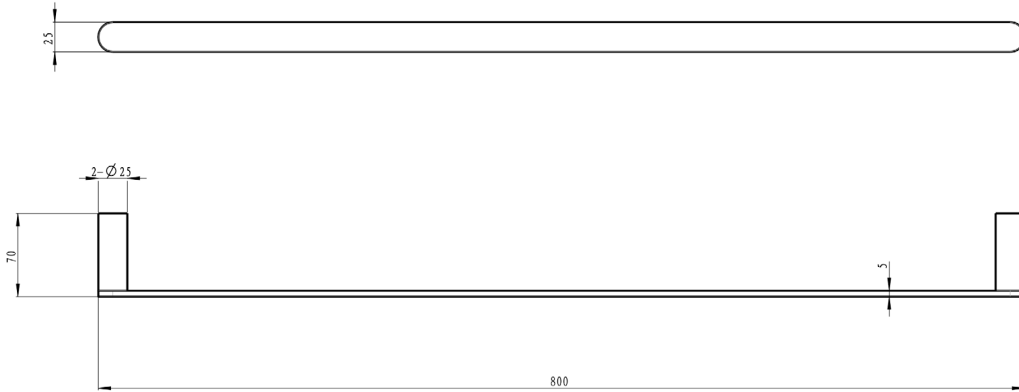

# Circle 800mm Single Towel Rail

Brushed Nickel

## Product Specifications

Code CIR-45SR80-BN

Material Brass

Barcode 9339897018067

Finish Brushed Nickel

Experience, *the difference.*

LINSOL.COM.AU

☎ 1300 546 765