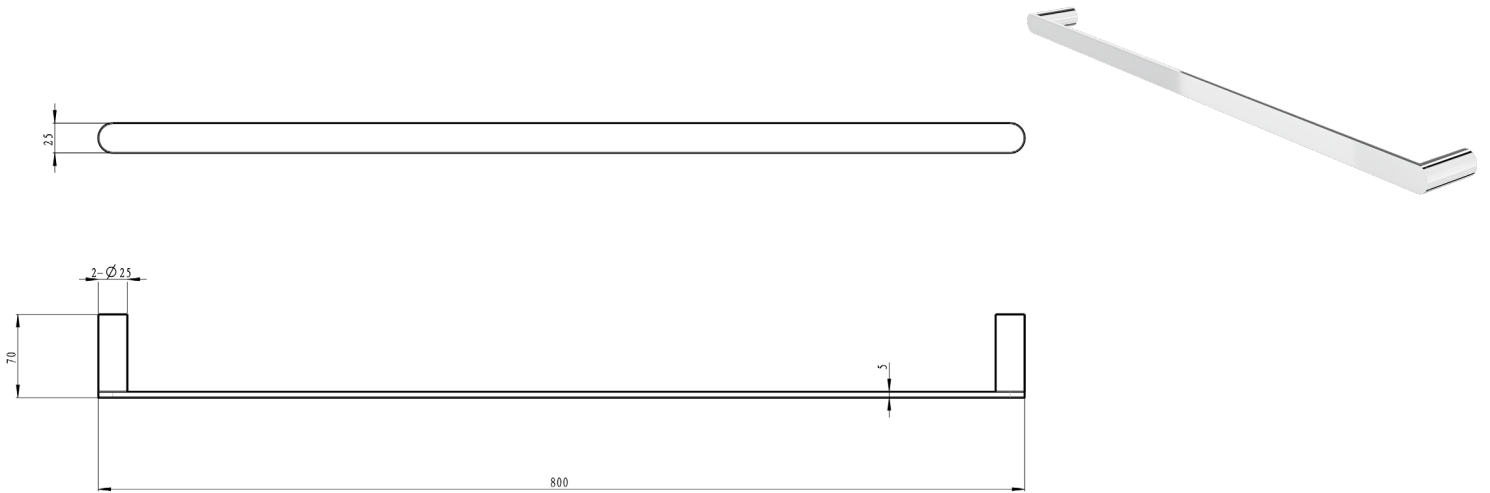

# Circle 800mm Single Towel Rail

Chrome

## Product Specifications

Code	CIR-45SR80-CH
Barcode	9339897018036

Material	Brass
Finish	Chrome

Experience, *the difference.*

LINSOL.COM.AU

☎ 1300 546 765

@ info@linsol.com.au

✉ PO Box 88, Coniston NSW 2500