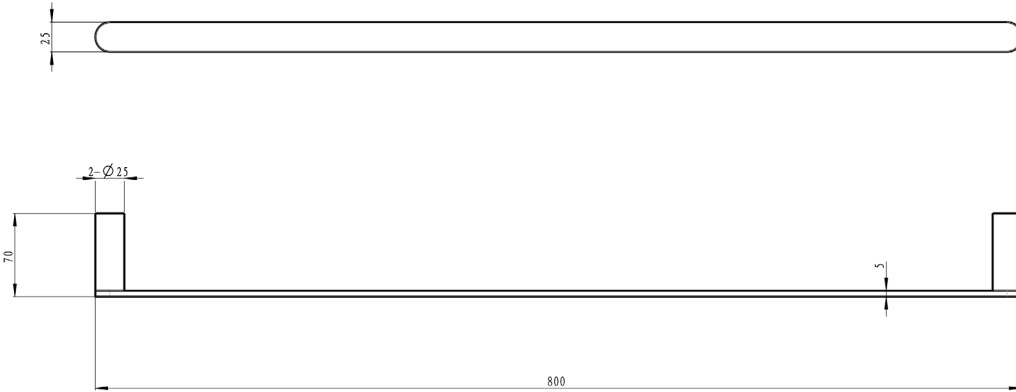

Circle 800mm Single Towel Rail

Gunmetal

Product Specifications

Code CIR-45SR80-GM

Material Brass

Barcode 9339897018050

Finish Gunmetal

Experience, *the difference.*