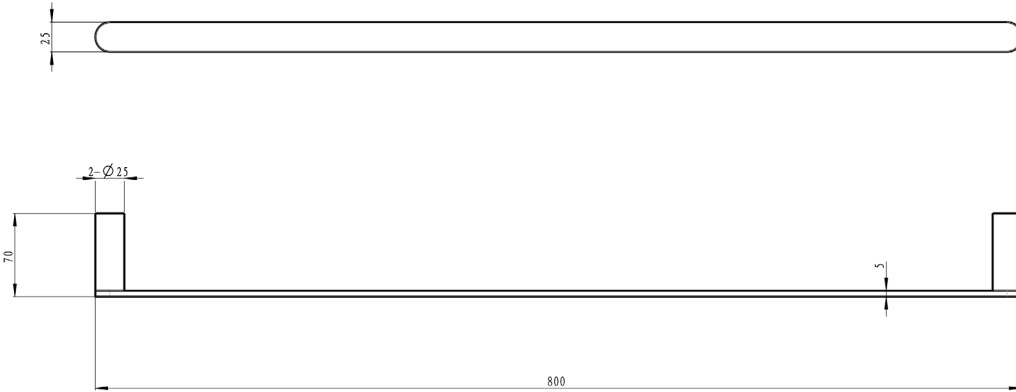

Circle 800mm Single Towel Rail

Matte Black

Product Specifications

Code CIR-45SR80-MB

Material Brass

Barcode 9339897018043

Finish Matte Black

Experience, *the difference.*