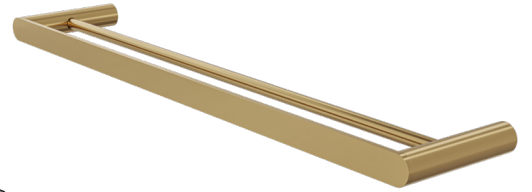

Circle 600mm Double Towel Rail

Brushed Brass

Product Specifications

Code CIR-46DR60-BB

Material Brass

Barcode 9339897018128

Finish Brushed Brass

Experience, *the difference.*