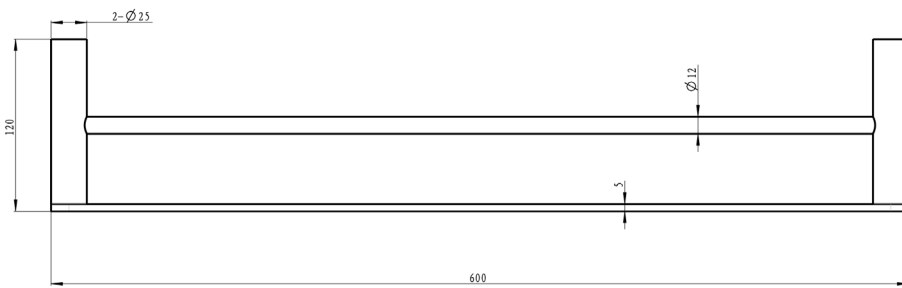

Circle 600mm Double Towel Rail

Brushed Brass

Product Specifications

Code CIR-46DR60-BB

Material Brass

Barcode 9339897018128

Finish Brushed Brass

Experience, *the difference.*