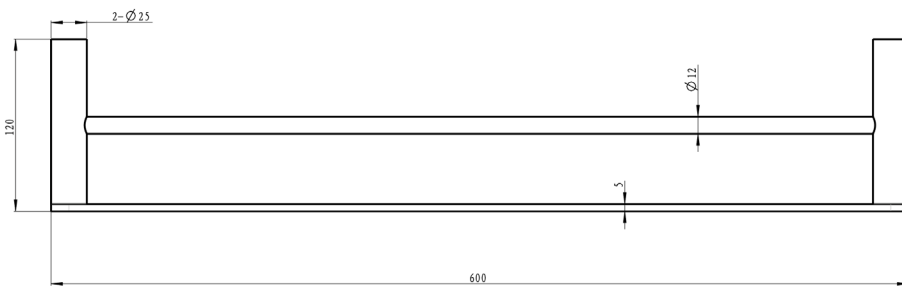

# Circle 600mm Double Towel Rail

Brushed Nickel

## Product Specifications

Code	CIR-46DR60-BN
Barcode	9339897018111

Material	Brass
Finish	Brushed Nickel

Experience, *the difference.*

LINSOL.COM.AU

☎ 1300 546 765

@ info@linsol.com.au

✉ PO Box 88, Coniston NSW 2500