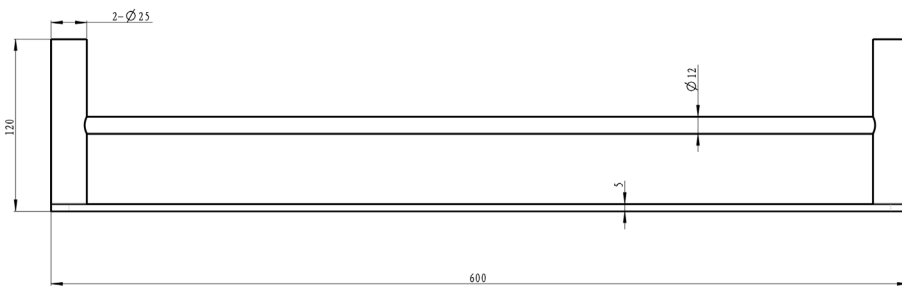

Circle 600mm Double Towel Rail

Gunmetal

Product Specifications

Code CIR-46DR60-GM

Material Brass

Barcode 9339897018104

Finish Gunmetal

Experience, *the difference.*