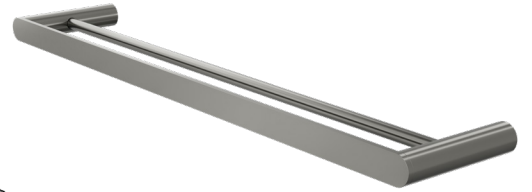

Circle 600mm Double Towel Rail

Gunmetal

Product Specifications

Code CIR-46DR60-GM

Material Brass

Barcode 9339897018104

Finish Gunmetal

Experience, *the difference.*