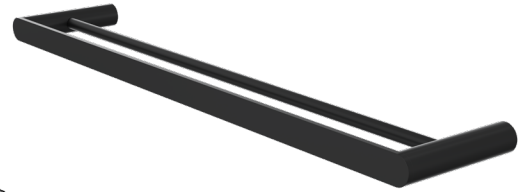

Circle 600mm Double Towel Rail

Matte Black

Product Specifications

Code CIR-46DR60-MB

Material Brass

Barcode 9339897018098

Finish Matte Black

Experience, *the difference.*