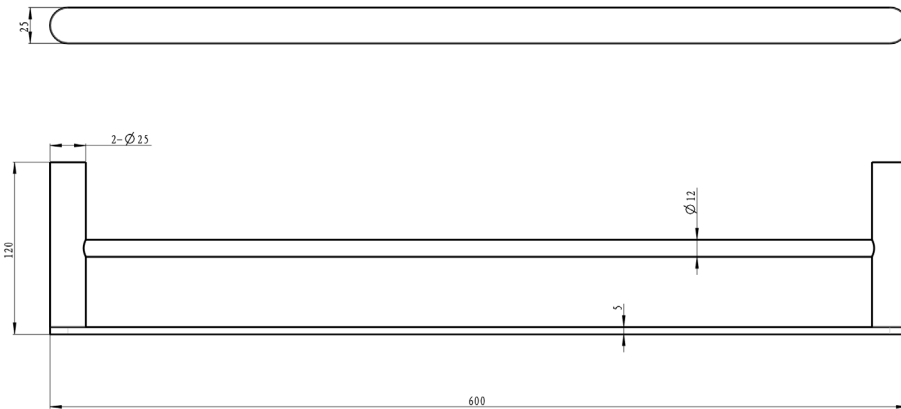

Circle 600mm Double Towel Rail

Matte Black

Product Specifications

Code CIR-46DR60-MB

Material Brass

Barcode 9339897018098

Finish Matte Black

Experience, *the difference.*