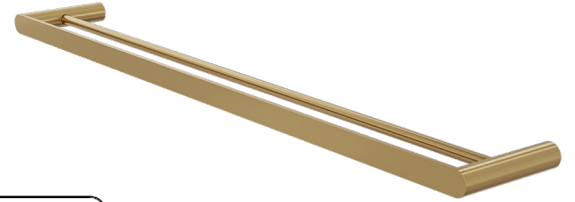

Circle 800mm Double Towel Rail

Brushed Brass

Product Specifications

Code CIR-46DR80-BB

Material Brass

Barcode 9339897018173

Finish Brushed Brass

Experience, *the difference.*