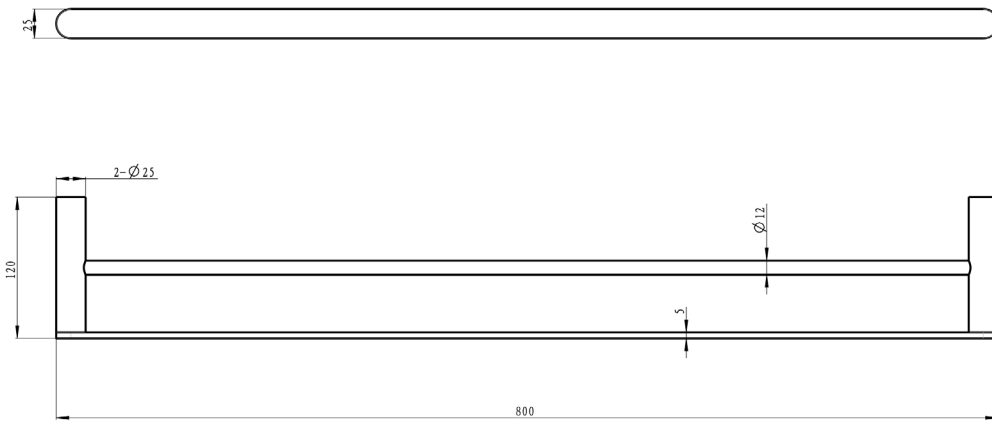

Circle 800mm Double Towel Rail

Brushed Brass

Product Specifications

Code CIR-46DR80-BB

Material Brass

Barcode 9339897018173

Finish Brushed Brass

Experience, *the difference.*