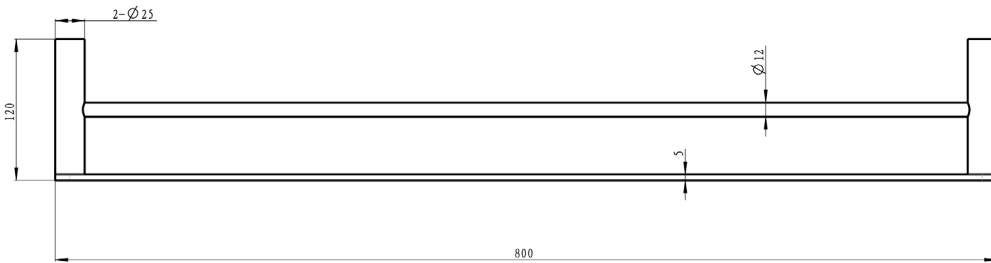

Circle 800mm Double Towel Rail

Brushed Nickel

Product Specifications

Code	CIR-46DR80-BN	Material	Brass
Barcode	9339897018166	Finish	Brushed Nickel

Experience, *the difference.*

LINSOL.COM.AU

☎ 1300 546 765

@ info@linsol.com.au