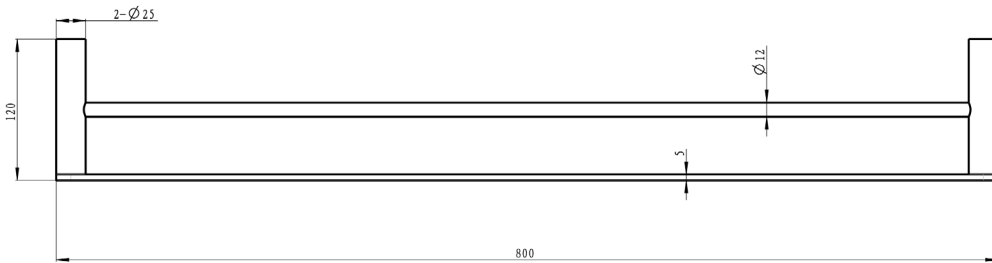

# Circle 800mm Double Towel Rail

Chrome

## Product Specifications

Code	CIR-46DR80-CH	Material	Brass
Barcode	9339897018135	Finish	Chrome

Experience, *the difference.*

LINSOL.COM.AU

☎ 1300 546 765

@ info@linsol.com.au

✉ PO Box 88, Coniston NSW 2500