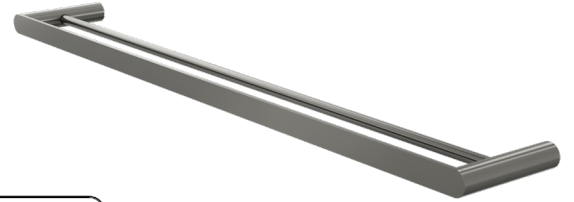

# Circle 800mm Double Towel Rail

Gunmetal

## Product Specifications

Code	CIR-46DR80-GM
Barcode	9339897018159

Material	Brass
Finish	Gunmetal

Experience, *the difference.*

LINSOL.COM.AU

☎ 1300 546 765

@ info@linsol.com.au

✉ PO Box 88, Coniston NSW 2500