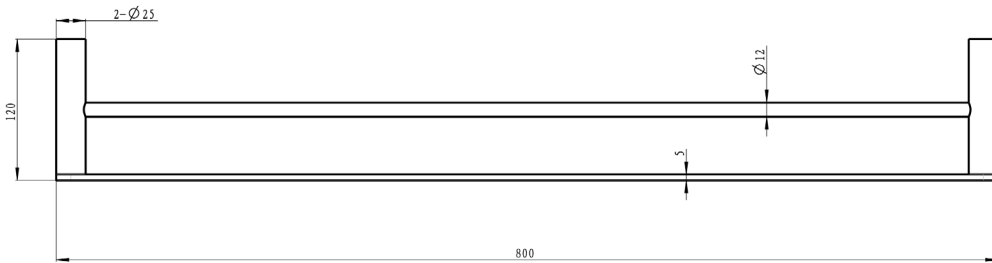

# Circle 800mm Double Towel Rail

Gunmetal

## Product Specifications

Code	CIR-46DR80-GM
Barcode	9339897018159

Material	Brass
Finish	Gunmetal

Experience, *the difference.*

LINSOL.COM.AU

☎ 1300 546 765

@ info@linsol.com.au

✉ PO Box 88, Coniston NSW 2500