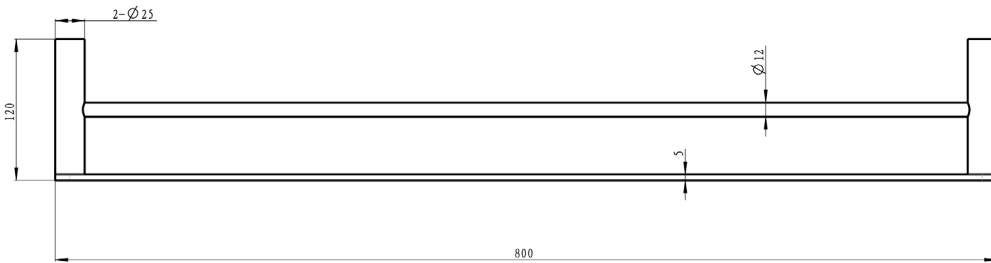

Circle 800mm Double Towel Rail

Matte Black

Product Specifications

Code CIR-46DR80-MB

Material Brass

Barcode 9339897018142

Finish Matte Black

Experience, *the difference.*