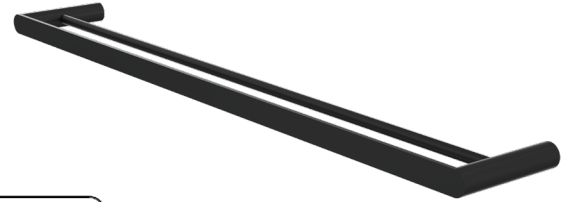

Circle 800mm Double Towel Rail

Matte Black

Product Specifications

Code CIR-46DR80-MB

Material Brass

Barcode 9339897018142

Finish Matte Black

Experience, *the difference.*