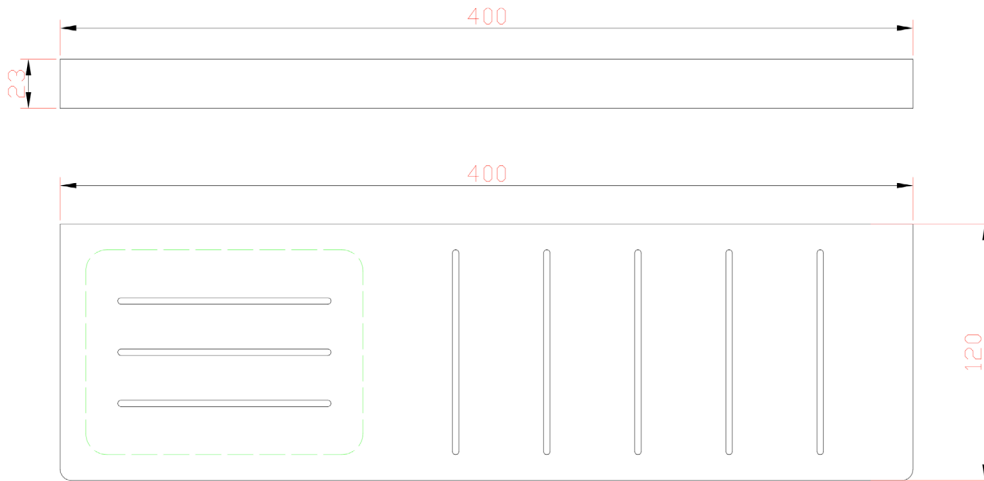

# Circle Metal Shelf with Soap Dish

Brushed Brass

## Product Specifications

Code CIR-47-BB

Material Stainless Steel

Barcode 9339897018371

Finish Brushed Brass

Experience, *the difference.*

LINSOL.COM.AU

☎ 1300 546 765