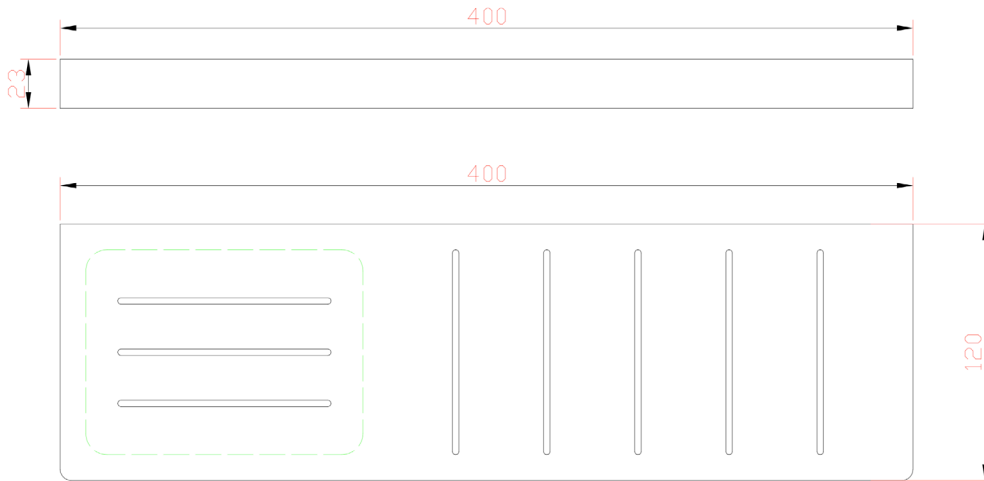

# Circle Metal Shelf with Soap Dish

Brushed Nickel

## Product Specifications

Code CIR-47-BN

Material Stainless Steel

Barcode 9339897018364

Finish Brushed Nickel

Experience, *the difference.*

LINSOL.COM.AU

☎ 1300 546 765