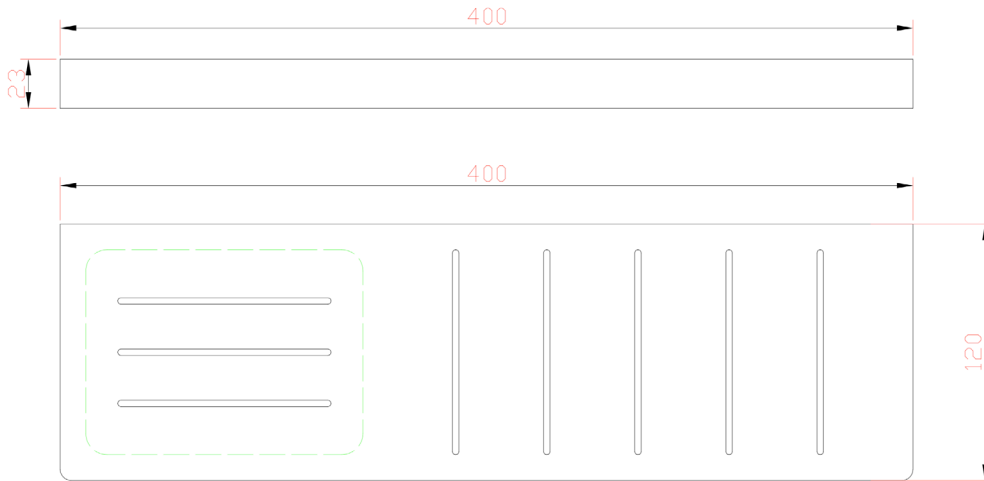

Circle Metal Shelf with Soap Dish

Chrome

Product Specifications

Code	CIR-47-CH
Barcode	9339897018333

Material	Stainless Steel
Finish	Chrome

Experience, *the difference.*

LINSOL.COM.AU

☎ 1300 546 765