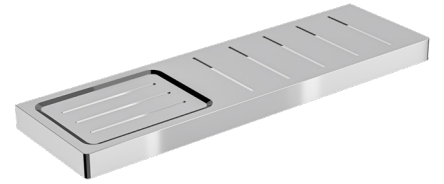

Circle Metal Shelf with Soap Dish

Chrome

Product Specifications

Code	CIR-47-CH
Barcode	9339897018333

Material	Stainless Steel
Finish	Chrome

Experience, *the difference.*

LINSOL.COM.AU

☎ 1300 546 765