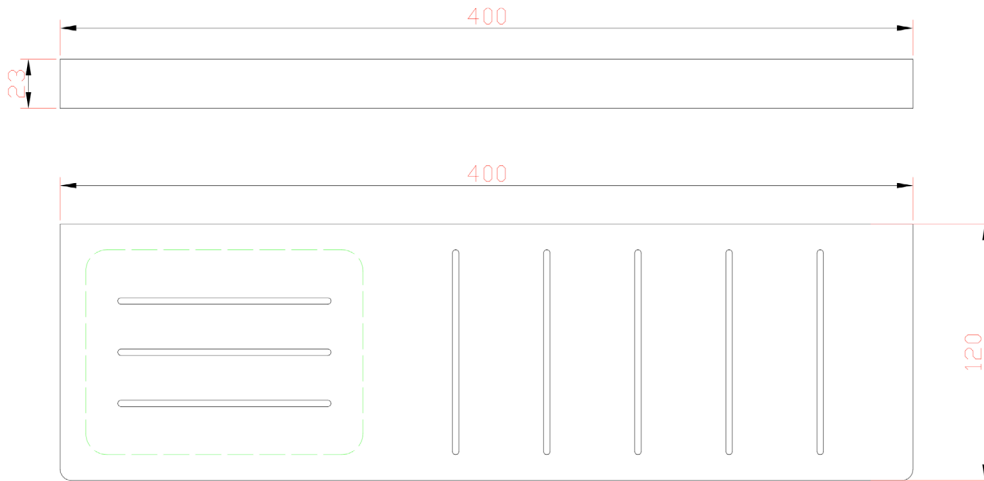

# Circle Metal Shelf with Soap Dish

Matte Black

## Product Specifications

Code	CIR-47-MB
Barcode	9339897018340

Material	Stainless Steel
Finish	Matte Black

Experience, *the difference.*

LINSOL.COM.AU

☎ 1300 546 765

@ info@linsol.com.au

✉ PO Box 88, Coniston NSW 2500