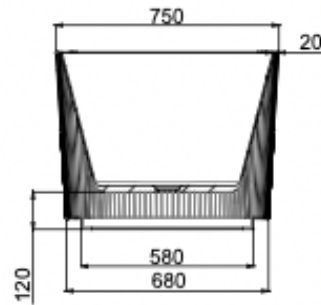

Cleo 1500mm Freestanding Bath

Ginger

Product Specifications

Code	CLE-FS-150-G
Barcode	9339897021135
Material	Sanitary Grade Acrylic

Finish	Ginger
Size	1500(W) x 750(D) x 580(H)
No Overflow	

Experience, *the difference.*