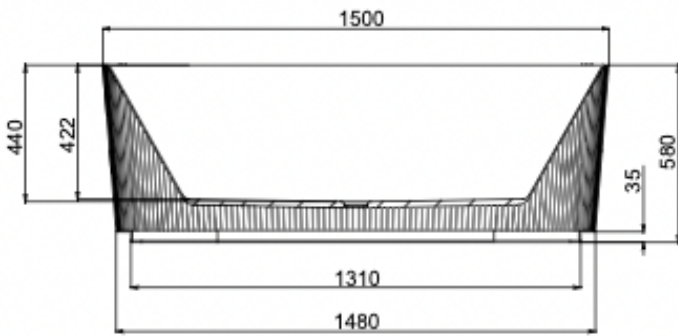

Cleo 1500mm Freestanding Bath

Ginger

Product Specifications

Code	CLE-FS-150-G
Barcode	9339897021135
Material	Sanitary Grade Acrylic

Finish	Ginger
Size	1500(W) x 750(D) x 580(H)
No Overflow	

Experience, *the difference.*