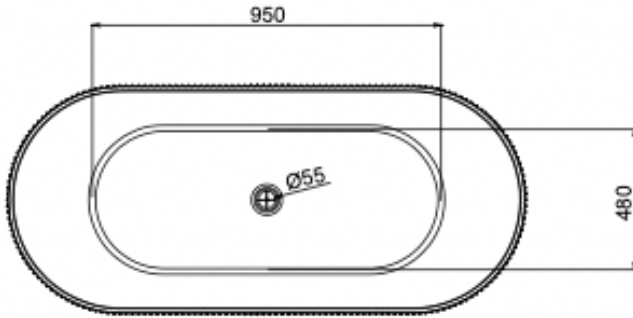

Cleo 1500mm Freestanding Bath

Ginger

Product Specifications

Code	CLE-FS-150-G
Barcode	9339897021135
Material	Sanitary Grade Acrylic

Finish	Ginger
Size	1500(W) x 750(D) x 580(H)
No Overflow	

Experience, *the difference.*