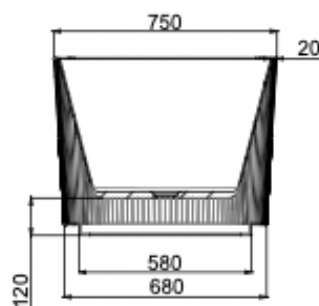

Cleo 1500mm Freestanding Bath

Grey Blue

Product Specifications

Code	CLE-FS-150-GB
Barcode	9339897021098
Material	Sanitary Grade Acrylic

Finish	Grey Blue
Size	1500(W) x 750(D) x 580(H)
No Overflow	

Experience, *the difference.*