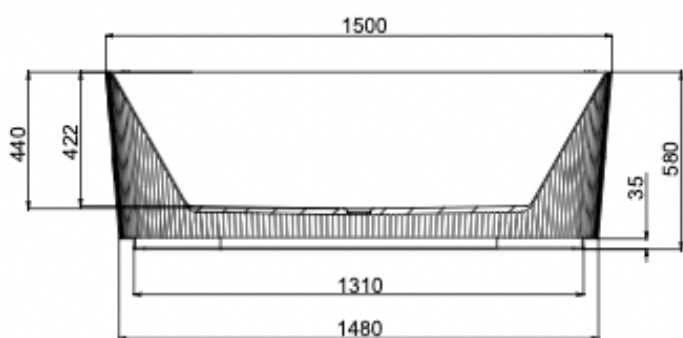

Cleo 1500mm Freestanding Bath

Grey Blue

Product Specifications

Code	CLE-FS-150-GB
Barcode	9339897021098
Material	Sanitary Grade Acrylic

Finish	Grey Blue
Size	1500(W) x 750(D) x 580(H)
No Overflow	

Experience, *the difference.*