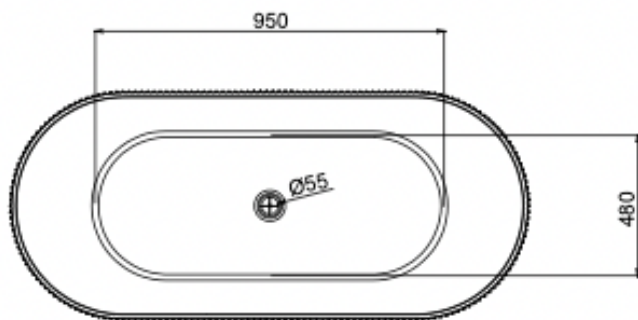

Cleo 1500mm Freestanding Bath

Grey Blue

Product Specifications

Code	CLE-FS-150-GB
Barcode	9339897021098
Material	Sanitary Grade Acrylic

Finish	Grey Blue
Size	1500(W) x 750(D) x 580(H)
No Overflow	

Experience, *the difference.*