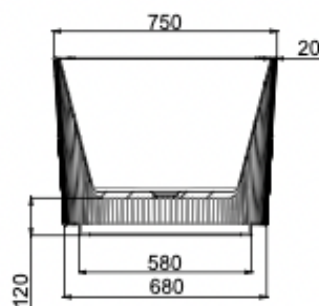

## Product Specifications

Code	CLE-FS-150-GW
Barcode	9339897021463
Material	Sanitary Grade Acrylic

Finish	Gloss White
Size	1500(W) x 750(D) x 580(H)
No Overflow	

Experience, *the difference.*

LINSOL.COM.AU