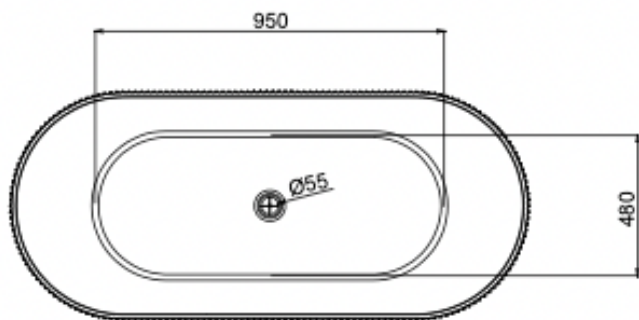

# Cleo 1500mm Freestanding Bath

Gloss White

## Product Specifications

Code	CLE-FS-150-GW
Barcode	9339897021463
Material	Sanitary Grade Acrylic

Finish	Gloss White
Size	1500(W) x 750(D) x 580(H)
No Overflow	

Experience, *the difference.*

LINSOL.COM.AU