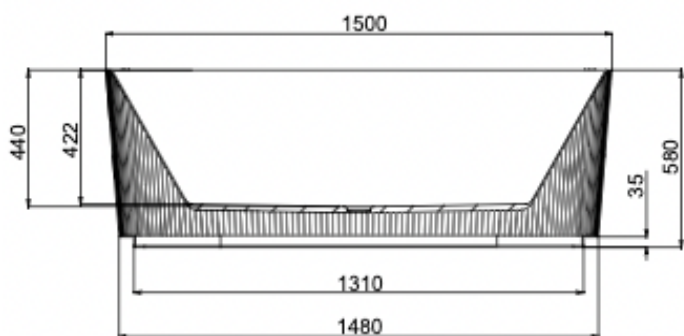

# Cleo 1500mm Freestanding Bath

Gloss White

## Product Specifications

Code	CLE-FS-150-GW
Barcode	9339897021463
Material	Sanitary Grade Acrylic

Finish	Gloss White
Size	1500(W) x 750(D) x 580(H)
No Overflow	

Experience, *the difference.*

LINSOL.COM.AU