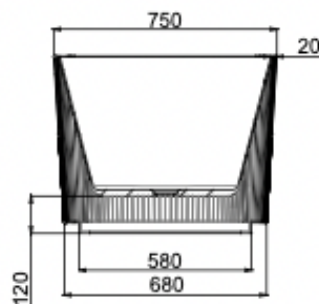

Cleo 1500mm Freestanding Bath

Matte Black

Product Specifications

Code	CLE-FS-150-MB
Barcode	9339897021142
Material	Sanitary Grade Acrylic

Finish	Matte Black
Size	1500(W) x 750(D) x 580(H)
No Overflow	

Experience, *the difference.*