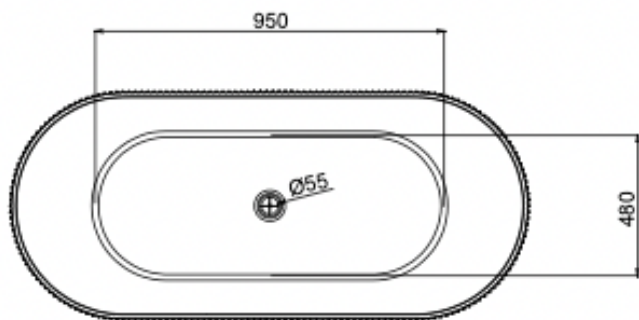

Cleo 1500mm Freestanding Bath

Matte Black

Product Specifications

Code	CLE-FS-150-MB
Barcode	9339897021142
Material	Sanitary Grade Acrylic

Finish	Matte Black
Size	1500(W) x 750(D) x 580(H)
No Overflow	

Experience, *the difference.*