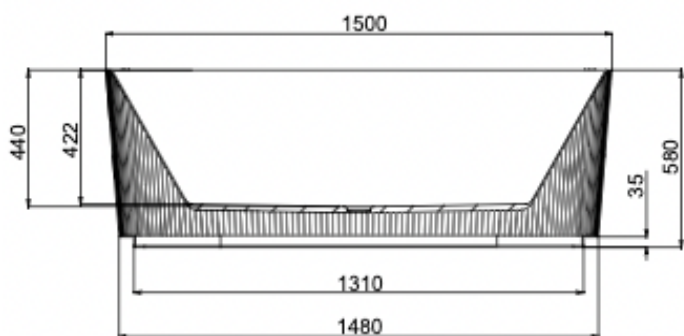

Cleo 1500mm Freestanding Bath

Matte Black

Product Specifications

Code	CLE-FS-150-MB
Barcode	9339897021142
Material	Sanitary Grade Acrylic

Finish	Matte Black
Size	1500(W) x 750(D) x 580(H)
No Overflow	

Experience, *the difference.*