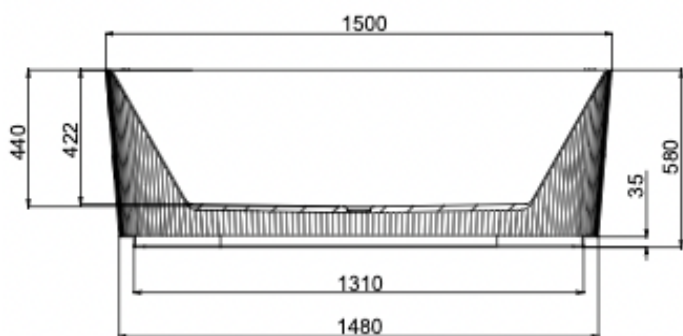

# Cleo 1500mm Freestanding Bath

Matte White

## Product Specifications

Code	CLE-FS-150-MW
Barcode	9339897021081
Material	Sanitary Grade Acrylic

Finish	Matte White
Size	1500(W) x 750(D) x 580(H)
No Overflow	

Experience, *the difference.*

LINSOL.COM.AU