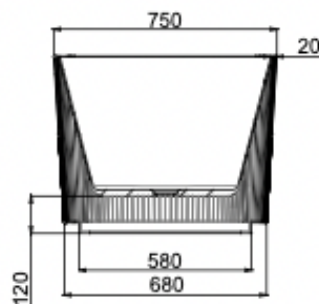

## Product Specifications

Code	CLE-FS-150-MW
Barcode	9339897021081
Material	Sanitary Grade Acrylic

Finish	Matte White
Size	1500(W) x 750(D) x 580(H)
No Overflow	

Experience, *the difference.*

LINSOL.COM.AU