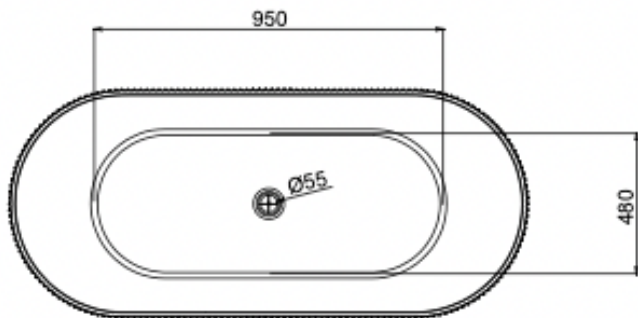

# Cleo 1500mm Freestanding Bath

Matte White

## Product Specifications

Code	CLE-FS-150-MW
Barcode	9339897021081
Material	Sanitary Grade Acrylic

Finish	Matte White
Size	1500(W) x 750(D) x 580(H)
No Overflow	

Experience, *the difference.*

LINSOL.COM.AU