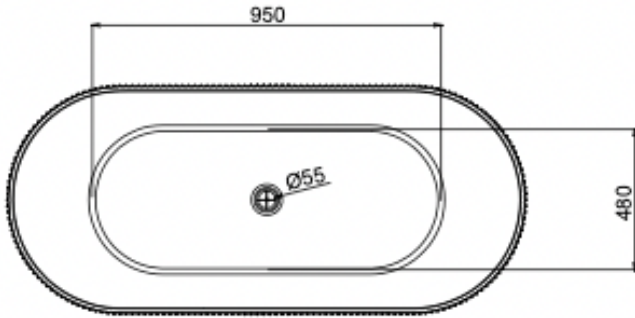

Cleo 1500mm Freestanding Bath

Outback Orange

Product Specifications

Code	CLE-FS-150-OO
Barcode	9339897021111
Material	Sanitary Grade Acrylic

Finish	Outback Orange
Size	1500(W) x 750(D) x 580(H)
No Overflow	