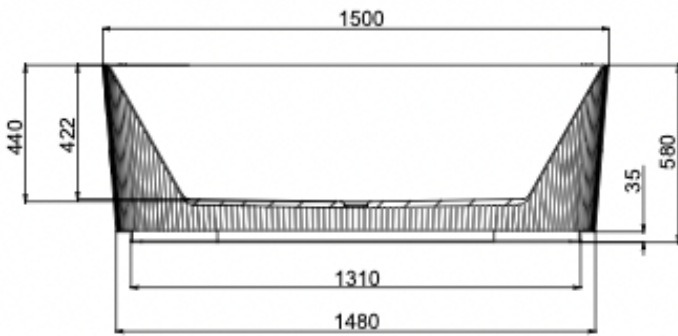

Cleo 1500mm Freestanding Bath

Outback Orange

Product Specifications

Code	CLE-FS-150-OO
Barcode	9339897021111
Material	Sanitary Grade Acrylic

Finish	Outback Orange
Size	1500(W) x 750(D) x 580(H)
No Overflow	