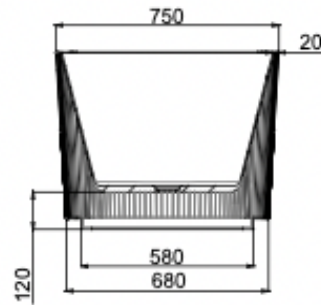

Cleo 1500mm Freestanding Bath

Outback Orange

Product Specifications

Code	CLE-FS-150-OO
Barcode	9339897021111
Material	Sanitary Grade Acrylic

Finish	Outback Orange
Size	1500(W) x 750(D) x 580(H)
No Overflow	