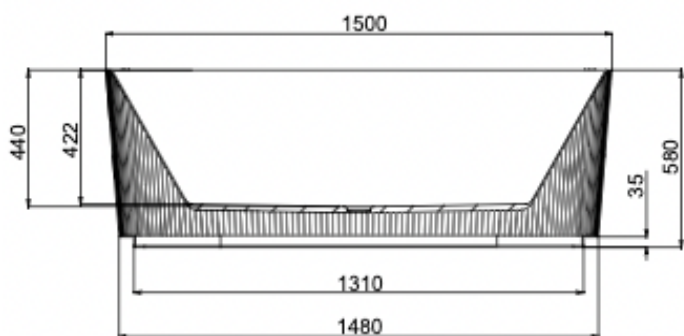

Cleo 1500mm Freestanding Bath

Sage Green

Product Specifications

Code	CLE-FS-150-SG
Barcode	9339897021104
Material	Sanitary Grade Acrylic

Finish	Sage green
Size	1500(W) x 750(D) x 580(H)
No Overflow	

Experience, *the difference.*