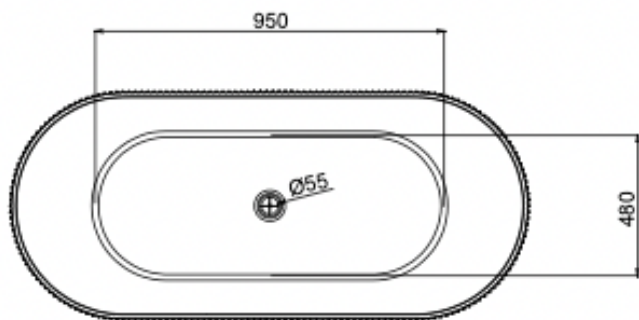

Cleo 1500mm Freestanding Bath

Sage Green

Product Specifications

Code	CLE-FS-150-SG
Barcode	9339897021104
Material	Sanitary Grade Acrylic

Finish	Sage green
Size	1500(W) x 750(D) x 580(H)
No Overflow	

Experience, *the difference.*