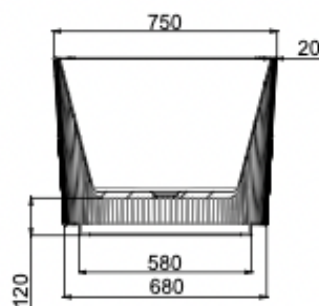

Cleo 1500mm Freestanding Bath

Sage Green

Product Specifications

Code	CLE-FS-150-SG
Barcode	9339897021104
Material	Sanitary Grade Acrylic

Finish	Sage green
Size	1500(W) x 750(D) x 580(H)
No Overflow	

Experience, *the difference.*