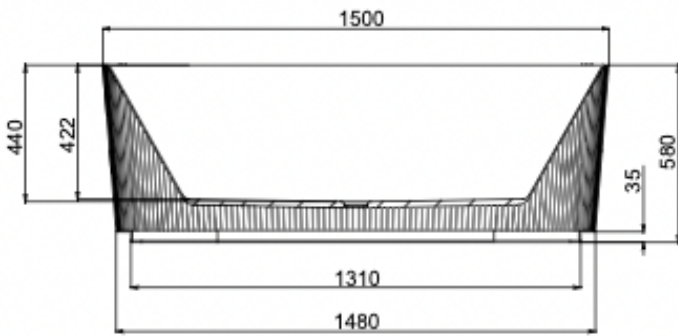

Cleo 1500mm Freestanding Bath

Warm Grey

Product Specifications

Code	CLE-FS-150-WG
Barcode	9339897021128
Material	Sanitary Grade Acrylic

Finish	Warm Grey
Size	1500(W) x 750(D) x 580(H)
No Overflow	

Experience, *the difference.*