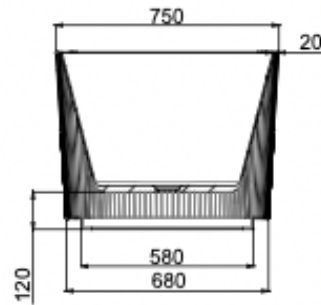

Cleo 1500mm Freestanding Bath

Warm Grey

Product Specifications

Code	CLE-FS-150-WG
Barcode	9339897021128
Material	Sanitary Grade Acrylic

Finish	Warm Grey
Size	1500(W) x 750(D) x 580(H)
No Overflow	

Experience, *the difference.*