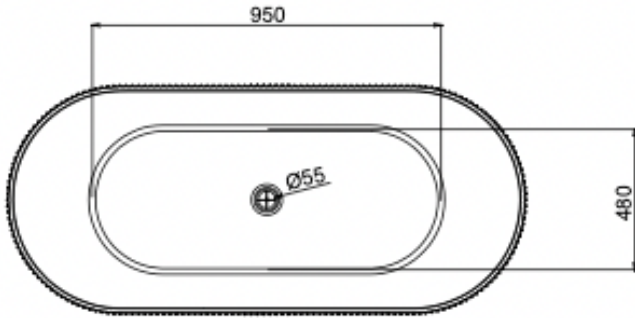

Cleo 1500mm Freestanding Bath

Warm Grey

Product Specifications

Code	CLE-FS-150-WG
Barcode	9339897021128
Material	Sanitary Grade Acrylic

Finish	Warm Grey
Size	1500(W) x 750(D) x 580(H)
No Overflow	

Experience, *the difference.*