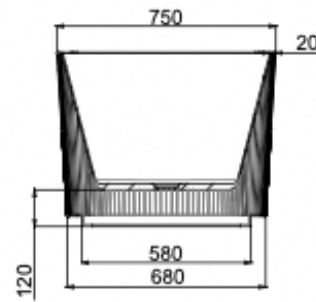

Cleo 1700mm Freestanding Bath

Ginger

Product Specifications

Code	CLE-FS-170-G
Barcode	9339897021272
Material	Sanitary Grade Acrylic

Finish	Ginger
Size	1700(W) x 750(D) x 580(H)
No Overflow	

Experience, *the difference.*