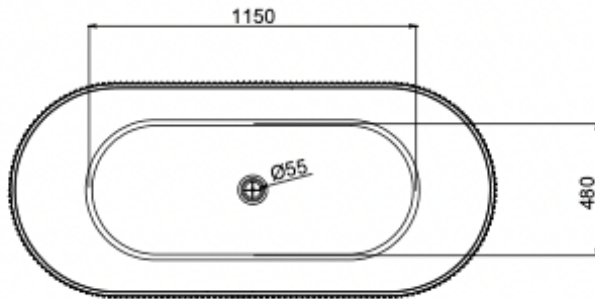

Cleo 1700mm Freestanding Bath

Ginger

Product Specifications

Code	CLE-FS-170-G
Barcode	9339897021272
Material	Sanitary Grade Acrylic

Finish	Ginger
Size	1700(W) x 750(D) x 580(H)
No Overflow	

Experience, *the difference.*