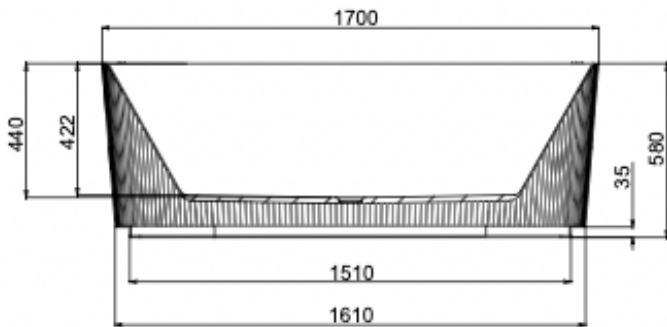

Cleo 1700mm Freestanding Bath

Ginger

Product Specifications

Code	CLE-FS-170-G
Barcode	9339897021272
Material	Sanitary Grade Acrylic

Finish	Ginger
Size	1700(W) x 750(D) x 580(H)
No Overflow	

Experience, *the difference.*