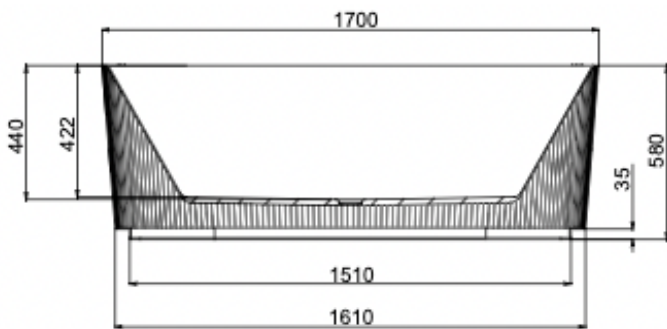

# Cleo 1700mm Freestanding Bath

Grey Blue

## Product Specifications

Code	CLE-FS-170-GB
Barcode	9339897021234
Material	Sanitary Grade Acrylic

Finish	Grey Blue
Size	1700(W) x 750(D) x 580(H)
No Overflow	

Experience, *the difference.*

LINSOL.COM.AU

☎ 1300 546 765