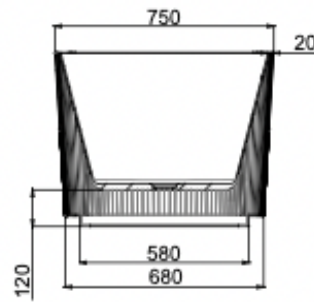

# Cleo 1700mm Freestanding Bath

Grey Blue

## Product Specifications

Code	CLE-FS-170-GB
Barcode	9339897021234
Material	Sanitary Grade Acrylic

Finish	Grey Blue
Size	1700(W) x 750(D) x 580(H)
No Overflow	

Experience, *the difference.*

LINSOL.COM.AU

☎ 1300 546 765