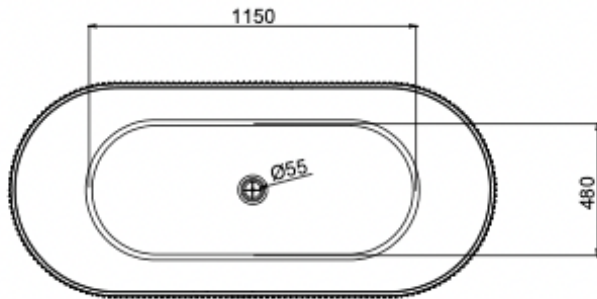

# Cleo 1700mm Freestanding Bath

Grey Blue

## Product Specifications

Code	CLE-FS-170-GB
Barcode	9339897021234
Material	Sanitary Grade Acrylic

Finish	Grey Blue
Size	1700(W) x 750(D) x 580(H)
No Overflow	

Experience, *the difference.*

LINSOL.COM.AU

☎ 1300 546 765