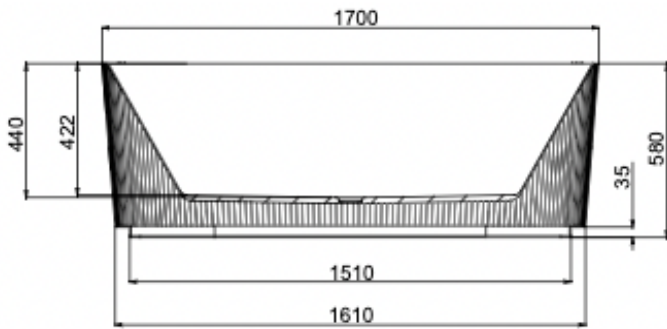

Cleo 1700mm Freestanding Bath

Gloss White

Product Specifications

Code	CLE-FS-170-GW
Barcode	9339897021487
Material	Sanitary Grade Acrylic

Finish	Gloss White
Size	1700(W) x 750(D) x 580(H)
No Overflow	

Experience, *the difference.*