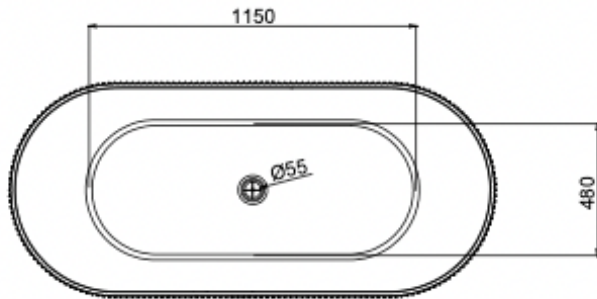

Cleo 1700mm Freestanding Bath

Gloss White

Product Specifications

Code	CLE-FS-170-GW
Barcode	9339897021487
Material	Sanitary Grade Acrylic

Finish	Gloss White
Size	1700(W) x 750(D) x 580(H)
No Overflow	

Experience, *the difference.*