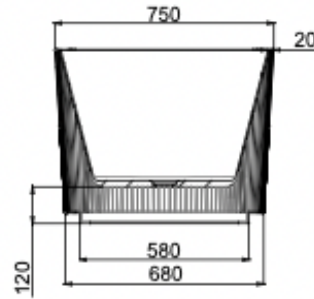

Cleo 1700mm Freestanding Bath

Gloss White

Product Specifications

Code	CLE-FS-170-GW
Barcode	9339897021487
Material	Sanitary Grade Acrylic

Finish	Gloss White
Size	1700(W) x 750(D) x 580(H)
No Overflow	

Experience, *the difference.*